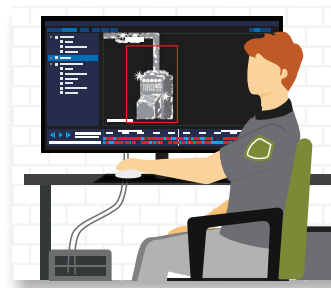

USE CASE TEMP CHANGE IN CRITICAL EQUIPMENT

Safe Utilities

Operational View

DETECT

ELEVATED EQUIPMENT TEMPERATURE AT REMOTE SUBSTATION

Thermal cameras with built in analytics detect a temperature change with critical equipment at a remote substation. Using private wireless communication, the alert is transferred to the security operations center and an alert is automatically sent to appropriate staff on the device of their choice.

ANALYZE

SITUATIONAL AWARENESS GATHERED

In the security operations center, nearby cameras are automatically triggered to monitor the equipment and the closest response resources are determined using GPS location data and different environmental conditions.

COMMUNICATE

RESOURCES DISPATCHED

Appropriate individuals are dispatched to the area to repair the equipment with an image of the issue, live updates and other multimedia intelligence.

RESPOND

SITUATION RESOLVED