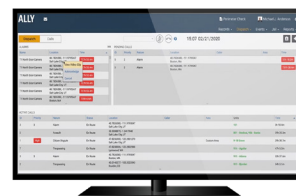

Technicians arrive to repair the equipment and thermal cameras verify the equipment is properly functioning. An incident is logged with pre-populated fields.

Technology View

DETECT

- Avigilon Video Security Cameras
- Thermal imaging detection
- Private LTE/Broadband
- Orchestrate
- Avigilon Control Center

ANALYZE

- Avigilon Control Center
- CommandCentral Aware Enterprise

COMMUNICATE

- Radio Communications: Voice & Multimedia
- WAVE PTX: Multimedia Sharing & Broadband Push-to-Talk
- Avtec Dispatch Console