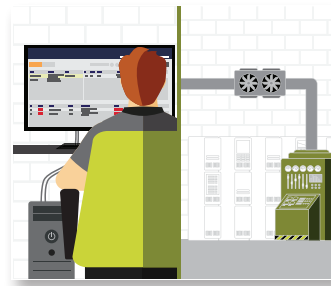

USE CASE TEMP CHANGE IN CRITICAL EQUIPMENT

Safe Utilities

Operational View

DETECT

ELEVATED EQUIPMENT TEMPERATURE AT REMOTE SUBSTATION

Thermal cameras with built in analytics detect a temperature change with critical equipment at a remote substation. Using private wireless communication, the alert is transferred to the security operations center and an alert is automatically sent to appropriate staff on the device of their choice.

ANALYZE

SITUATIONAL AWARENESS GATHERED

In the security operations center, nearby cameras are automatically triggered to monitor the equipment and the closest response resources are determined using GPS location data and different environmental conditions.

COMMUNICATE

RESOURCES DISPATCHED

Appropriate individuals are dispatched to the area to repair the equipment with an image of the issue, live updates and other multimedia intelligence.

RESPOND

SITUATION RESOLVED

Technicians arrive to repair the equipment and thermal cameras verify the equipment is properly functioning. An incident is logged with pre-populated fields.

Technology View

DETECT

- Avigilon Video Security Cameras
- Thermal imaging detection
- Private LTE/Broadband
- Orchestrate
- Avigilon Control Center